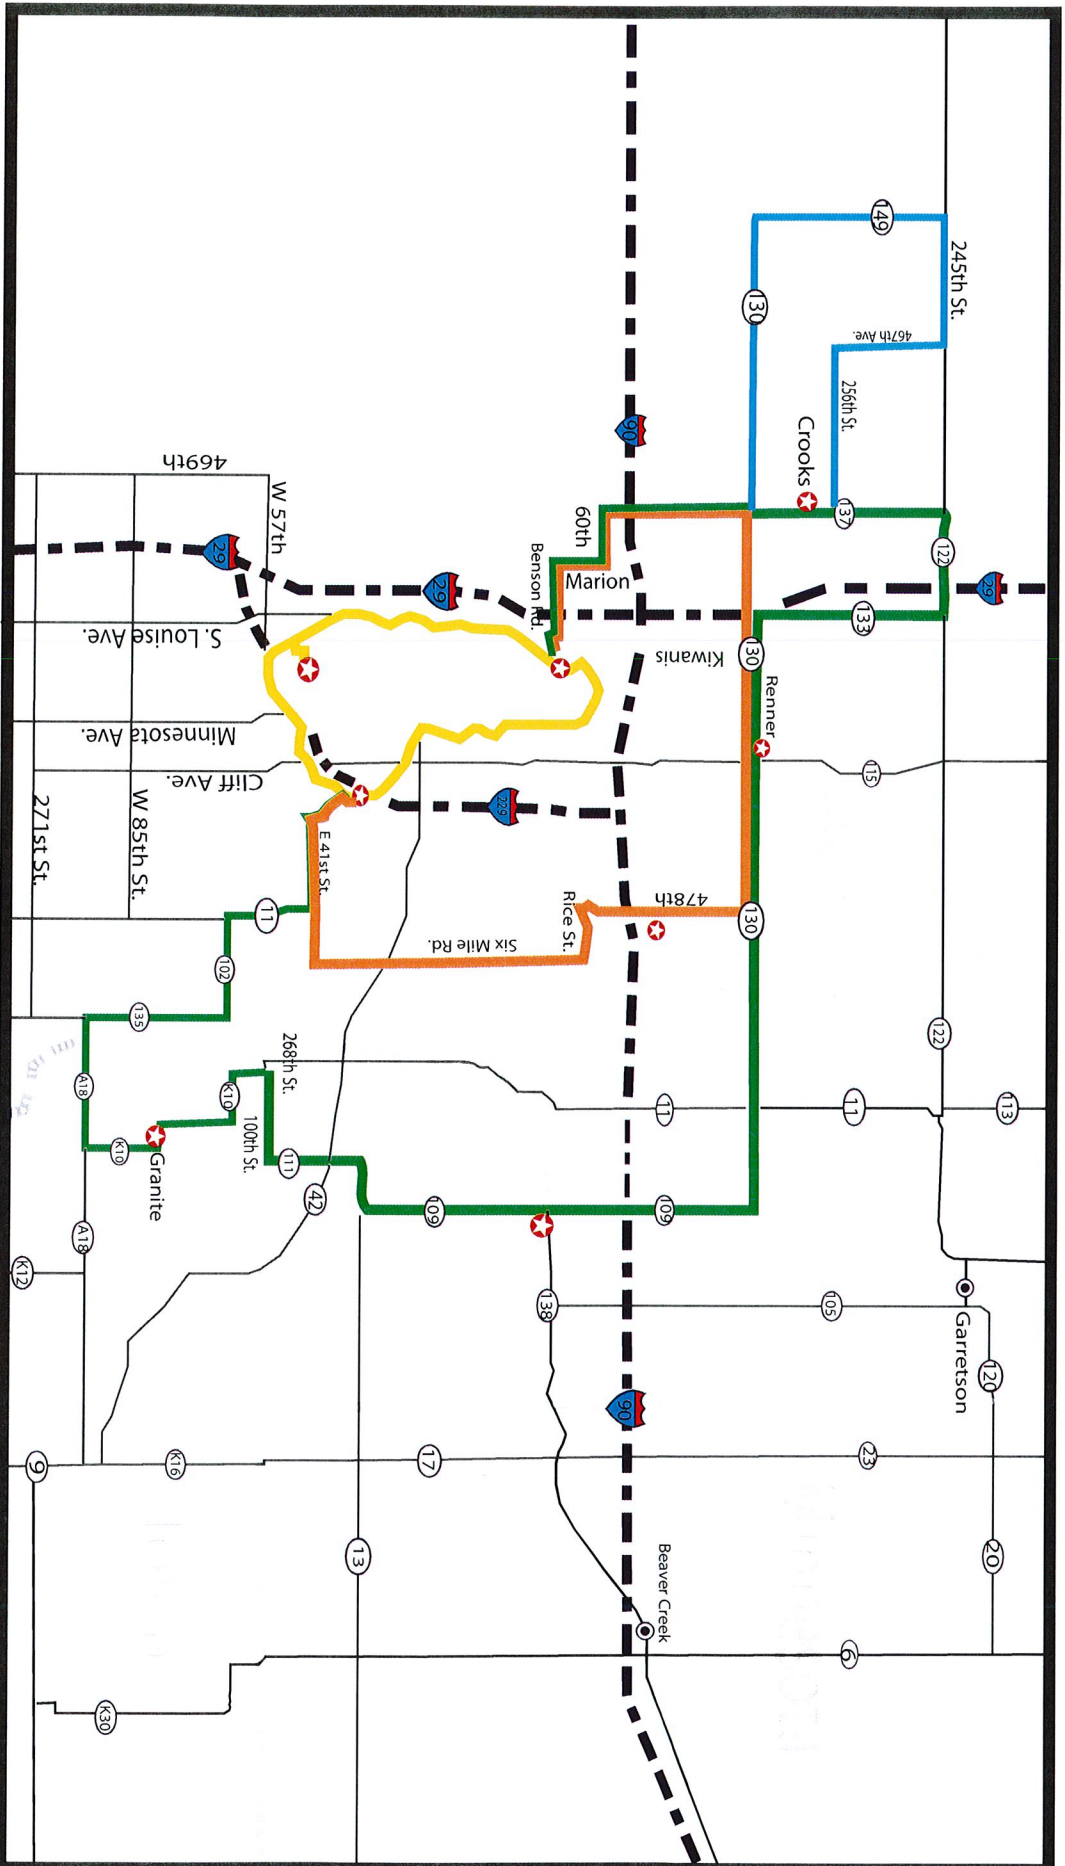

# 2015 Sanford Bike MS Sioux Falls Ride August 1st

 Rest Stops

**Rider Help Line**  
612-244-4845

**20.3 Finish**  
15.1 Norlin Greenway Park

**101.7 Miles**  
Century Loop

**51.5 Finish**  
15.1 Norlin Greenway Park  
27.0 Jellystone Park  
33.1 Renner Lutheran Church

**81.1 Finish**  
15.1 Norlin Greenway Park  
29.0 Granite Iowa  
39.9 Beaver Valley Church  
54.3 Renner Lutheran Church  
66.2 Crooks Comm. Ctr.  
81.1 Finish