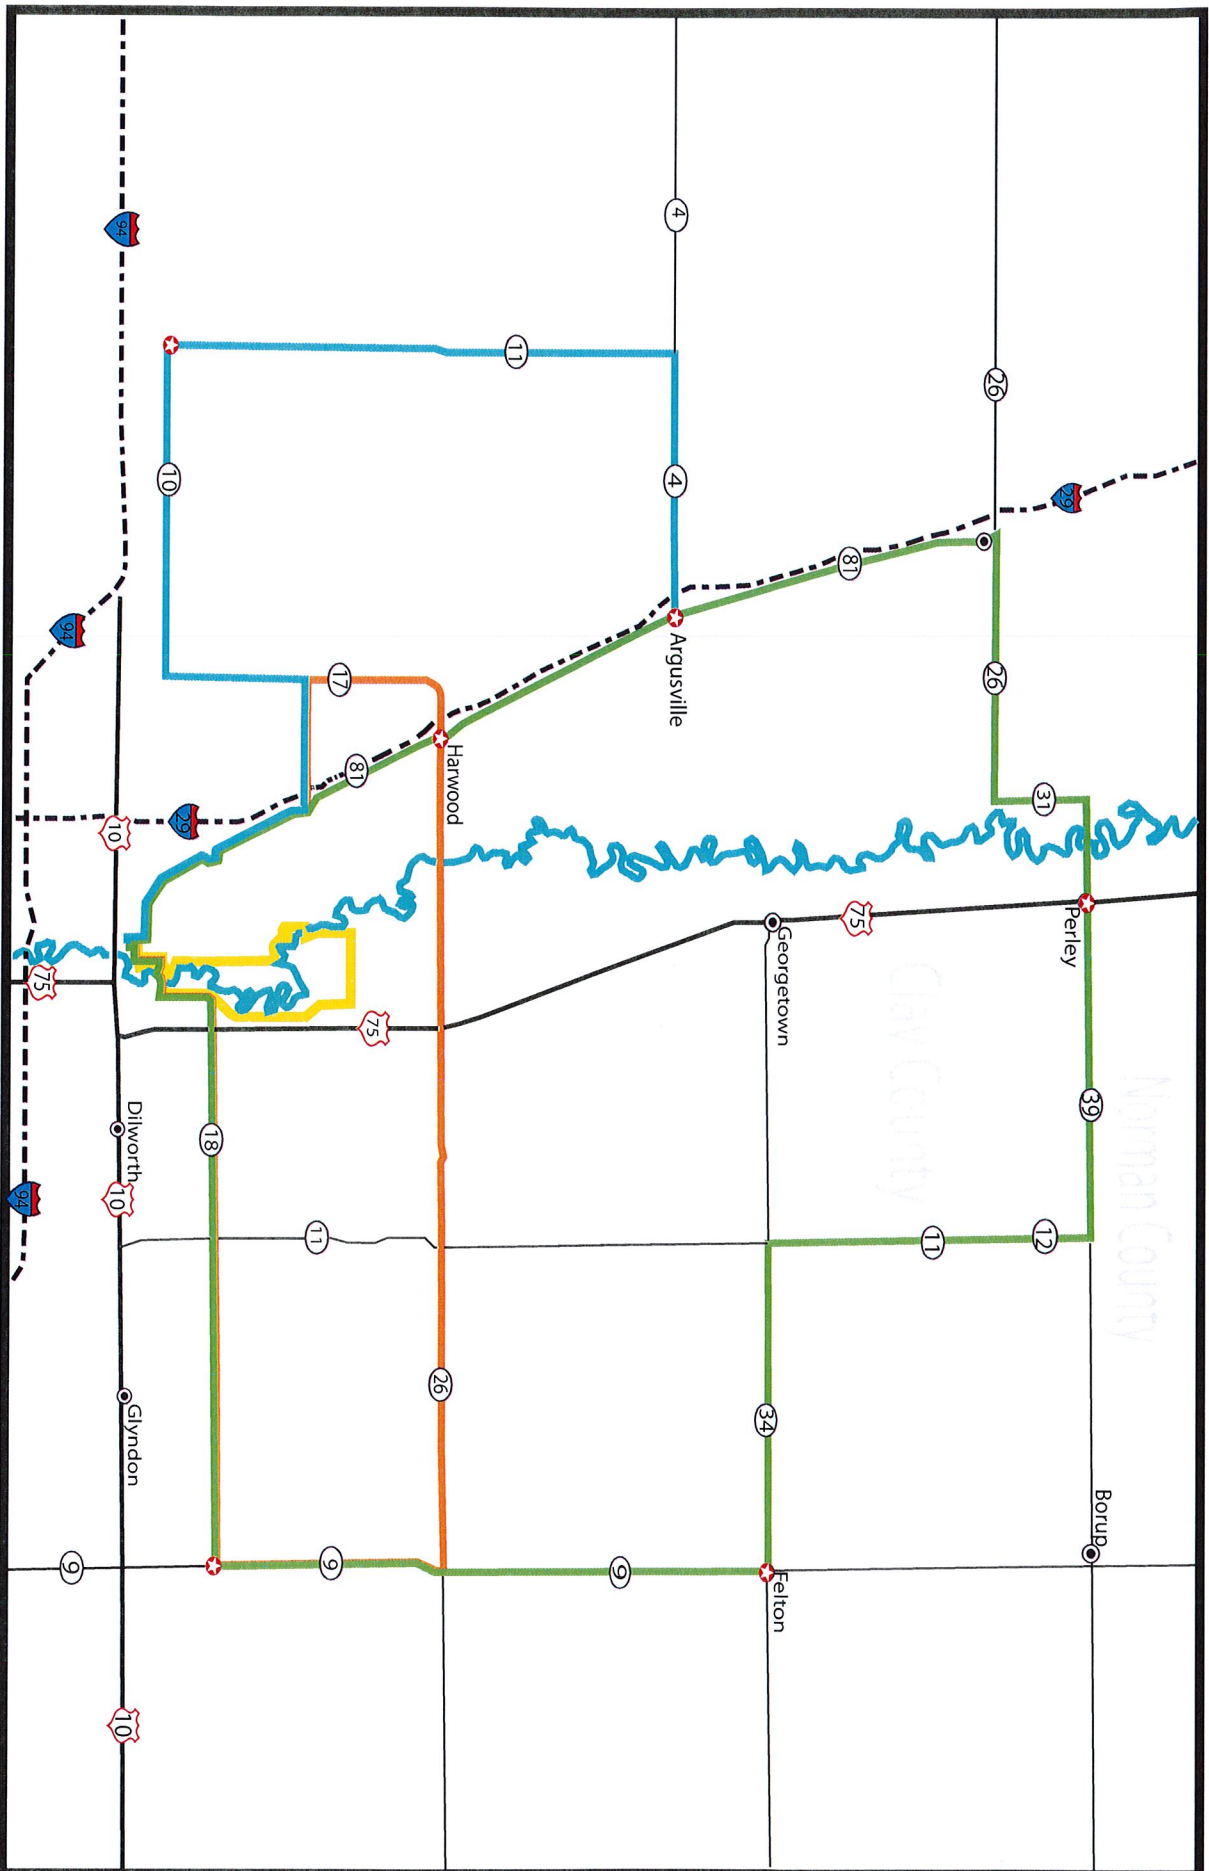

Bike MS Fargo Ride August 15 2015

 Rest Stops

Rider Help Line 612-244-4845

Start to Finish
14.8 Miles

15 Mile Route

15.0 Valley Town Hall
38.0 Harwood
49.8 Finish

50 Mile Route

15.0 Valley Town Hall
26.9 Felton Conv. Store
48.0 Perley Cenex
65.1 Argusville
79.4 Finish

80 Mile Route

15.0 Valley Town Hall
26.9 Felton Conv. Store
48.0 Perley Cenex
65.1 Argusville
81.8 Mapleton
100.0 Finish

100 Mile Route