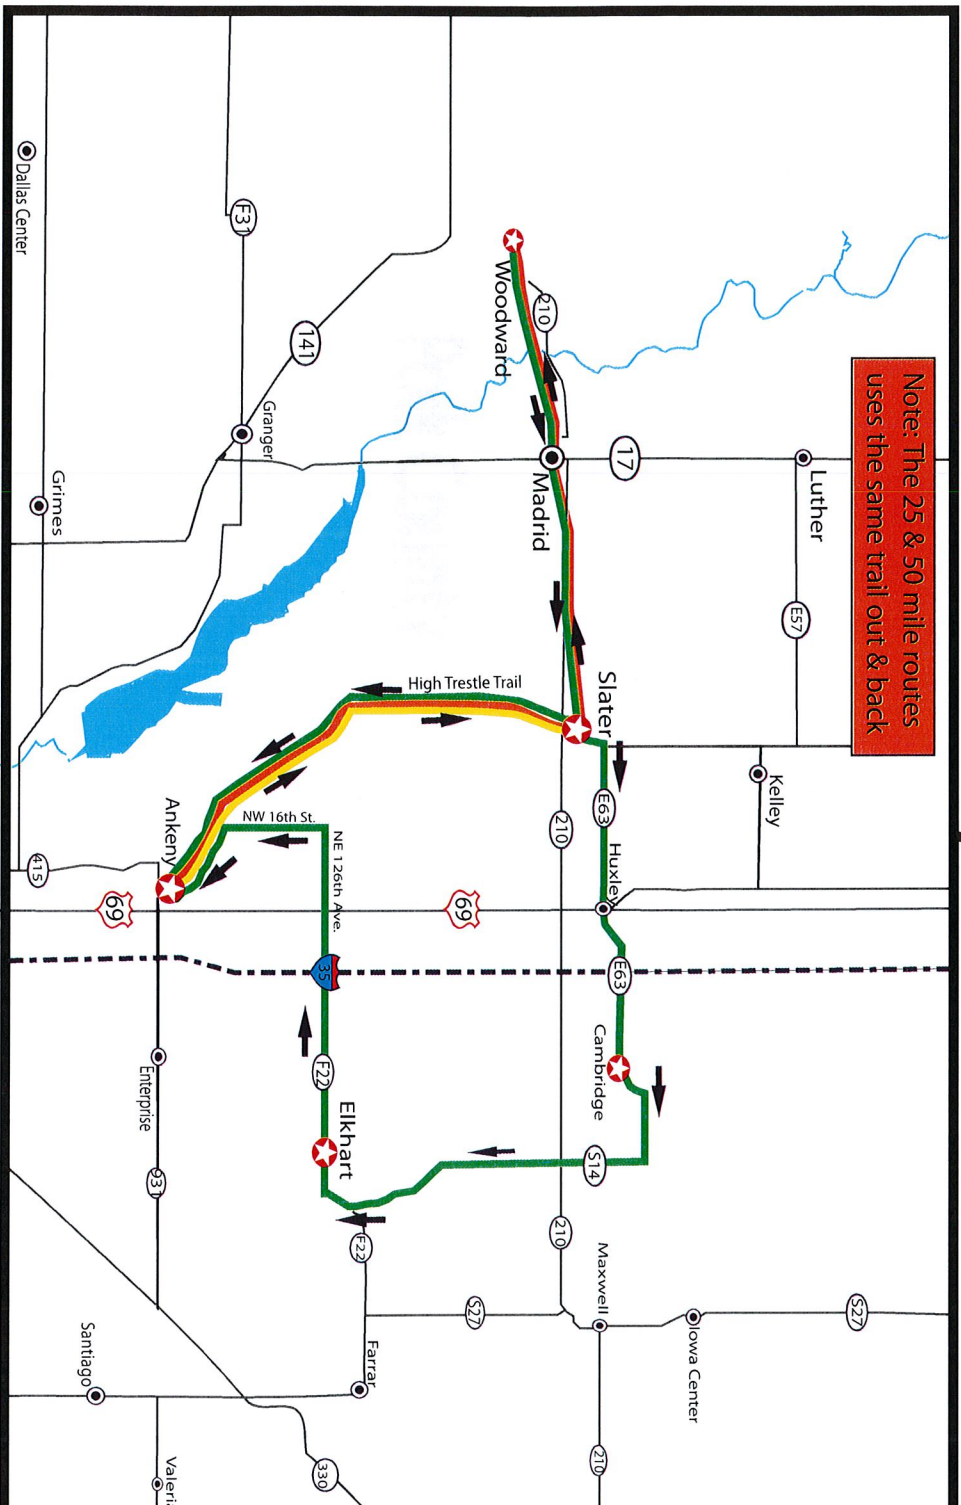

# Bike MS: C H Robinson Bike Iowa June 27, 2015

## 25 Mile Route

12.6 City of Sater Park  
24.69 Finish

## 50 Mile Route

12.6 City of Sater Park  
24.8 City of Woodward Trailhead  
37.7 City of Sater Park  
49.74 Finish

## 75 Mile Route

12.6 City of Sater Park  
24.8 City of Woodward Trailhead  
37.7 City of Sater Park  
46.1 Water Street Bar & Grill (Cambridge)  
62.3 Elkhart City Park (Elkhart)  
72.9 Finish

**Rider Help Line: 612-244-4845**